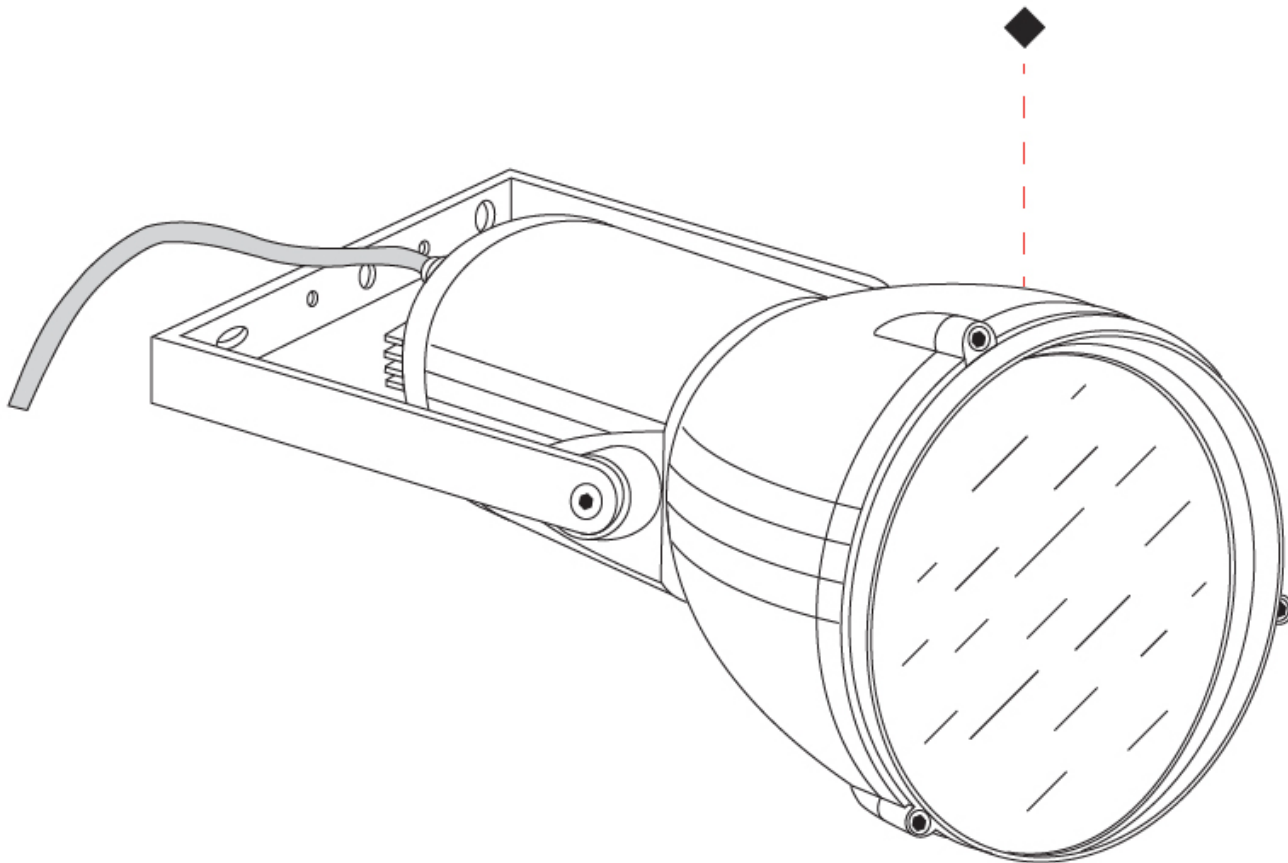

REEF SURFACE

E10F0033-

PROJECT	_____
TYPE	_____
SPECIFIER	_____
QUANTITY	_____
DATE	_____

E